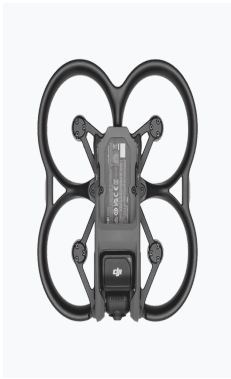

In the Box

DJI Avata
× 1

DJI Goggles 2
× 1

DJI Motion Controller
× 1

DJI Avata Intelligent Flight Battery
× 1

DJI Avata Propellers (Pair)
× 3

DJI Avata Power Adapter
× 1

DJI Avata Gimbal Protector
× 1

Type-C to Type-C PD Cable
× 1

Screwdriver
× 1

Screws (M2x7)
× 4

DJI Goggles 2 Battery
× 1

DJI Goggles 2 Eyeglass Frames (Pair)
× 1

DJI Goggles 2 Screen Protector
× 1

DJI Goggles 2 Headband
× 1

DJI Goggles 2 Power Cable
× 1

**DJI Goggles 2
Dual-Band
Antenna
(Pair)**

× 1

**DJI Goggles 2
OTG Cable**

× 1

Lanyard

× 1