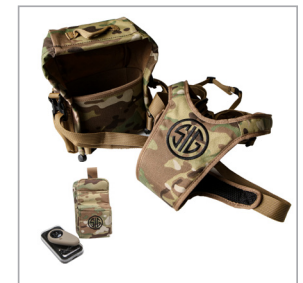

KILO10K-ABS HD 10x42mm BINOCULAR

AB ELITE BALLISTIC RANGEFINDER

BDX APP

RANGE DISPLAY

MULTI-CAM CHEST HARNESS & WINDMETER

KILO10K-ABS HD

10 X 42 MM BINOCULAR

SOK10K11

- ▶ GEN II LIGHTWAVE DSP RANGING ENGINE WITH EXTENDED RANGE (XR) MODE
- ▶ ONBOARD ENVIRONMENTAL SENSORS AND DIGITAL COMPASS FOR REAL-TIME BALLISTIC CALCULATIONS
- ▶ DROP REMOTE WAYPOINTS WITH BASEMAP APP
- ▶ APPLIED BALLISTICS ELITE WITH COMPLETE AB BULLET DATABASE AND CUSTOM DRAG CURVES
- ▶ ACTIVE-MATRIX OLED DISPLAY PROVIDES GRAPHICAL REAL-TIME BALLISTICS INFORMATION

SKU#:	SOK10K11
UPC:	798681653737
MTP:	\$1,499.99
MAP:	\$1,999.99
MSRP:	\$2,599.99

ELECTRO-OPTICS

KILO10K-ABS HD 10x42mm BINOCULAR

AB ELITE BALLISTIC RANGEFINDER

PRODUCT DETAILS		
SKU#	SOK10K11	
MAGNIFICATION	10x	
RETICLE	CIRCLE, DUPLEX, BOX + MILLING GRID	
DISPLAY	304 X 256 ACTIVE-MATRIX OLED	
OBJECTIVE LENS DIAMETER	42 mm	
FIELD OF VIEW	6.1°	
EYE RELIEF	18 mm MINIMUM	
LASER DIVERGENCE	1.5 x 0.06 MRAD	
RUN TIME	4000 RANGES MINIMUM	
BATTERY TYPE	CR2	
WATER PROOF RATING	IPX-4	
MAX RANGE	REFLECTIVE = up to 10,000 yrds TREE = up to 4,000 yrds DEER = up to 3,000 yrds	
MEASUREMENTS	IMPERIAL	METRIC
OVERALL LENGTH	5.7 in	145mm
OVERALL HEIGHT	2.5 in	64mm
OVERALL WIDTH	5 in	127mm
WEIGHT	32 oz	900g