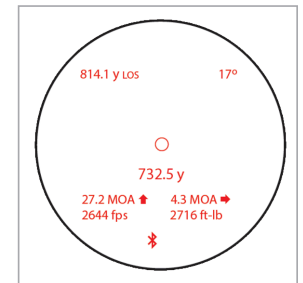

KILO10K-ABS HD 10x42mm BINOCULAR

AB ELITE BALLISTIC RANGEFINDER

BDX APP

RANGE DISPLAY

MULTI-CAM CHEST HARNESS & WINDMETER

KILO10K-ABS HD

10 X 42 MM BINOCULAR

SOK10K11

SKU#:	SOK10K11
UPC:	798681653737
MTP:	\$1,499.99
MAP:	\$1,999.99
MSRP:	\$2,599.99

ELECTRO-OPTICS

KILO10K-ABS HD 10x42mm BINOCULAR

AB ELITE BALLISTIC RANGEFINDER

PRODUCT DETAILS		
SKU#	SOK10K11	
MAGNIFICATION	10x	
RETICLE	CIRCLE, DUPLEX, BOX + MILLING GRID	
DISPLAY	304 X 256 ACTIVE-MATRIX OLED	
OBJECTIVE LENS DIAMETER	42 mm	
FIELD OF VIEW	6.1°	
EYE RELIEF	18 mm MINIMUM	
LASER DIVERGENCE	1.5 x 0.06 MRAD	
RUN TIME	4000 RANGES MINIMUM	
BATTERY TYPE	CR2	
WATER PROOF RATING	IPX-4	
MAX RANGE	REFLECTIVE = up to 10,000 yrds TREE = up to 4,000 yrds DEER = up to 3,000 yrds	
MEASUREMENTS	IMPERIAL	METRIC
OVERALL LENGTH	5.7 in	145mm
OVERALL HEIGHT	2.5 in	64mm
OVERALL WIDTH	5 in	127mm
WEIGHT	32 oz	900g